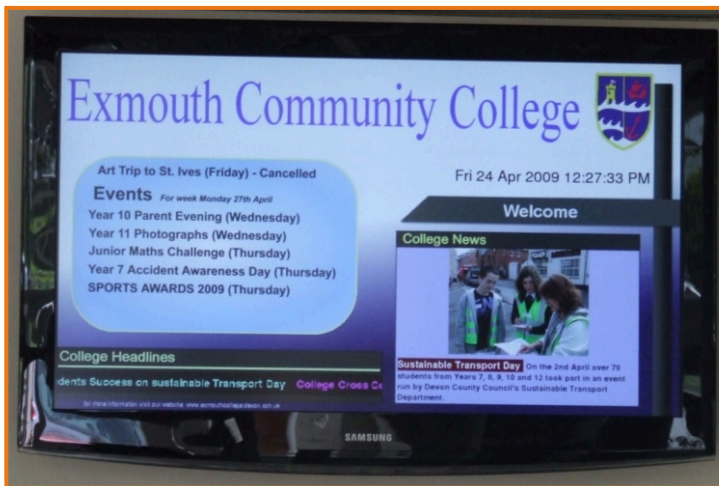

Digital Signage in Education

Jayex Megavision Displays are the ideal way to display important information and up to date messages to parents, visitors, staff and students on their way into school or college.

Jayex supply Megavision in a variety of LED colour - red, white, amber etc. Wide-angle ultra bright LEDs offer great viewing angles and can be seen in direct sunlight.

Maximise viewing impact to your visitors by using variable fonts and character heights, user drawn graphics, static or scrolling text and time & date display via our easy-to-use PC operating software.

Today's students are switched on to digital communication and Jayex Media is the perfect way to extend this into their place of learning.

Digital Signage combines various types of media on to one LCD screen. Media types include: Video, Ticker, RSS feed, Audio, Images, Flash Animation, Websites and also Digital TV.

Digital Signage for schools offers an exciting and proven method of delivering messages to staff, students and visitors at key locations:

- Receptions** Welcome Students, Visitors and Parents
- Hallways** Room Changes, Time-tables, School Activities
- Canteen** Menus, Prices and Health & Safety messages
- Staff Rooms** Staff absences, Departmental meetings, reports on targets, list of daily visitors etc.